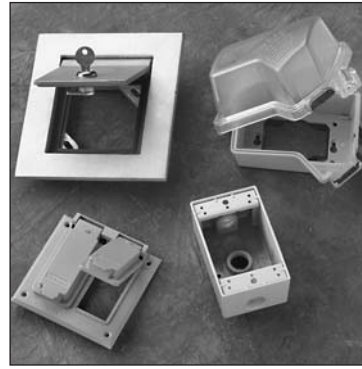

Materials

| | |
|----------------|---|
| Plate Material | .070" Nylon 6 |
| Plate Finish | Matte |
| Screws | Steel, Heads Painted to Match Plate Color |

Warranty

1 Year

Dimensions for
TradeMaster One Gang

Dimensions for
TradeMaster Two Gang

Complementary Devices & Accessories

WALL PLATES

- Stainless Steel
- Brass
- Aluminum
- Dustproof Stainless Steel Covers

WEATHERPROOF BOXES & COVERS

- While-In-Use Covers
- Heavy Cast Aluminum Covers
- Cast Covers
- Boxes