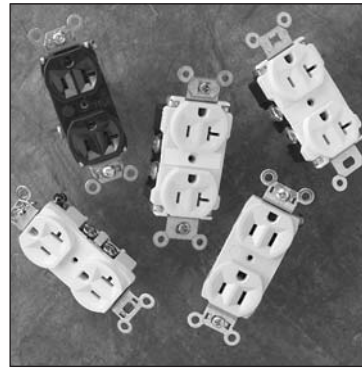

Dimensions for
TradeMaster Two Gang

Complementary Devices & Accessories

WALL PLATES

- Stainless Steel
- Brass
- Aluminum
- Dustproof Stainless Steel Covers

WEATHERPROOF BOXES & COVERS

- While-In-Use Covers
- Heavy Cast Aluminum Covers
- Cast Covers
- Boxes

SWITCHES

- Heavy-Duty Toggle
- Heavy-Duty Lighted Toggle
- Heavy-Duty Security
- Heavy-Duty Locking
- Construction Grade Toggle
- Commercial Grade Toggle

STRAIGHT BLADE RECEPTACLES

- Extra Heavy-Duty
- Heavy-Duty
- Construction Grade
- Commercial Grade