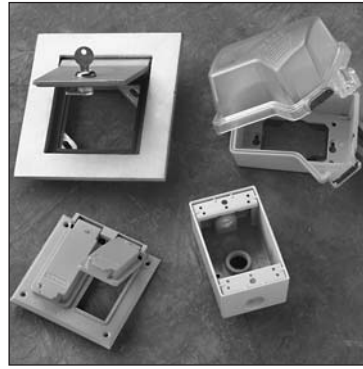

For more information on these and other P&S products refer to our Product Guide or visit our web site.

TradeMaster® Thermoplastic Nylon One & Two Gang

Pass & Seymour

Technical Specifications

3rd Party Compliance	
UL Listed, Standard UL514, Cover Plates for Flush Mounted Wiring Devices. CSA Certified.	

Performance	
Environmental Flammability	Chemical-Resistant UL94 V2

Materials	
Plate Material	.070" Nylon 6
Plate Finish	Matte
Screws	Steel, Heads Painted to Match Plate Color

Warranty

1 Year

Dimensions for
TradeMaster One Gang

Dimensions for
TradeMaster Two Gang

Complementary Devices & Accessories

WALL PLATES

- Stainless Steel
- Brass
- Aluminum
- Dustproof Stainless Steel Covers

WEATHERPROOF BOXES & COVERS

- While-In-Use Covers
- Heavy Cast Aluminum Covers
- Cast Covers
- Boxes