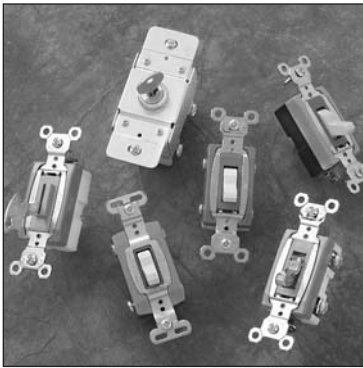

Materials

| | |
|----------------|---|
| Plate Material | .070" Nylon 6 |
| Plate Finish | Matte |
| Screws | Steel, Heads Painted to Match Plate Color |

Warranty

1 Year

Dimensions for
TradeMaster One Gang

Dimensions for
TradeMaster Two Gang

Complementary Devices & Accessories

WALL PLATES

- Stainless Steel
- Brass
- Aluminum
- Dustproof Stainless Steel Covers

WEATHERPROOF BOXES & COVERS

- While-In-Use Covers
- Heavy Cast Aluminum Covers
- Cast Covers
- Boxes

SWITCHES

- Heavy-Duty Toggle
- Heavy-Duty Lighted Toggle
- Heavy-Duty Security
- Heavy-Duty Locking
- Construction Grade Toggle
- Commercial Grade Toggle

STRAIGHT BLADE RECEPTACLES

- Extra Heavy-Duty
- Heavy-Duty
- Construction Grade
- Commercial Grade