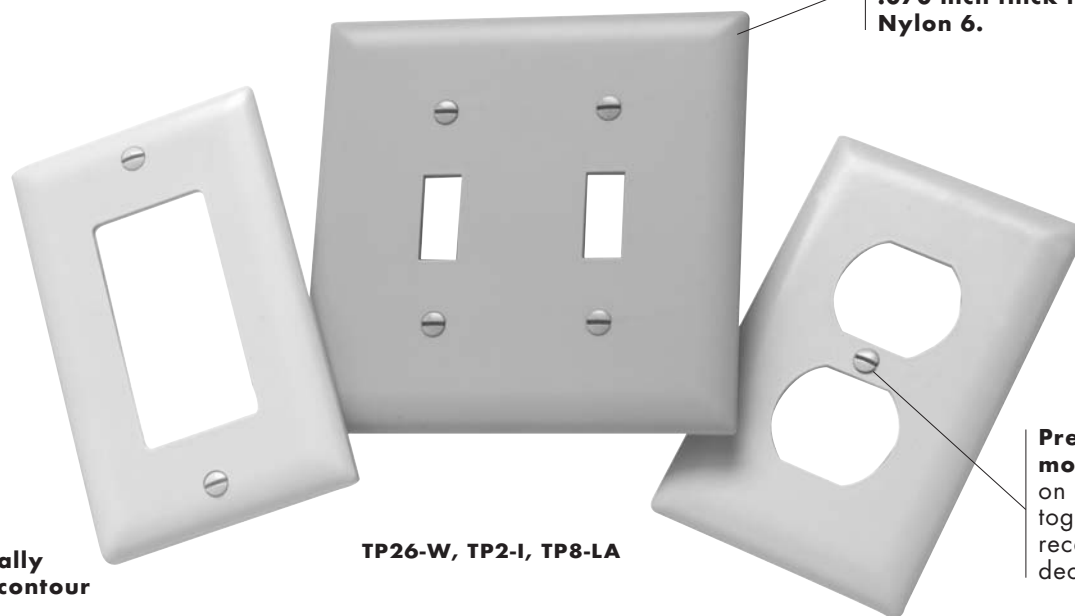

Pass & Seymour

Wall Plates TradeMaster® Thermoplastic Nylon One & Two Gang

TP1, TP2, TP8, TP82, TP26, TP262, TP13, TP23, TP7, TP720

Maximum durability in plastic wall plates.

Self-extinguishing nylon construction makes these TradeMaster® wall plates virtually unbreakable. They will not crack if excessive torque is applied to installation screws. They are 3/16" higher and wider than typical plastic wall plates — not enough to be apparent to the eye, but the extra size cuts costs by reducing dry wall rework.

Features & Benefits

An extra 3/16" width and height than standard size wall plates for more tolerance in covering ragged sheet rock openings.

Molded of rugged, virtually unbreakable self-extinguishing .070 inch thick thermoplastic Nylon 6.

Aesthetically pleasing contour design.

TP26-W, TP2-I, TP8-LA

Pre-installed mounting screws on single gang toggle, duplex receptacle and decorator openings.

Field Uses/Vertical Markets

- Health Care
- Education
- Institutional
- Retail
- Office
- Hospitality/Lodging
- Multiple Dwelling

For more information on these and other P&S products refer to our Product Guide or visit our web site.

TradeMaster® Thermoplastic Nylon One & Two Gang

Pass & Seymour

Technical Specifications

3rd Party Compliance	
UL Listed, Standard UL514, Cover Plates for Flush Mounted Wiring Devices. CSA Certified.	