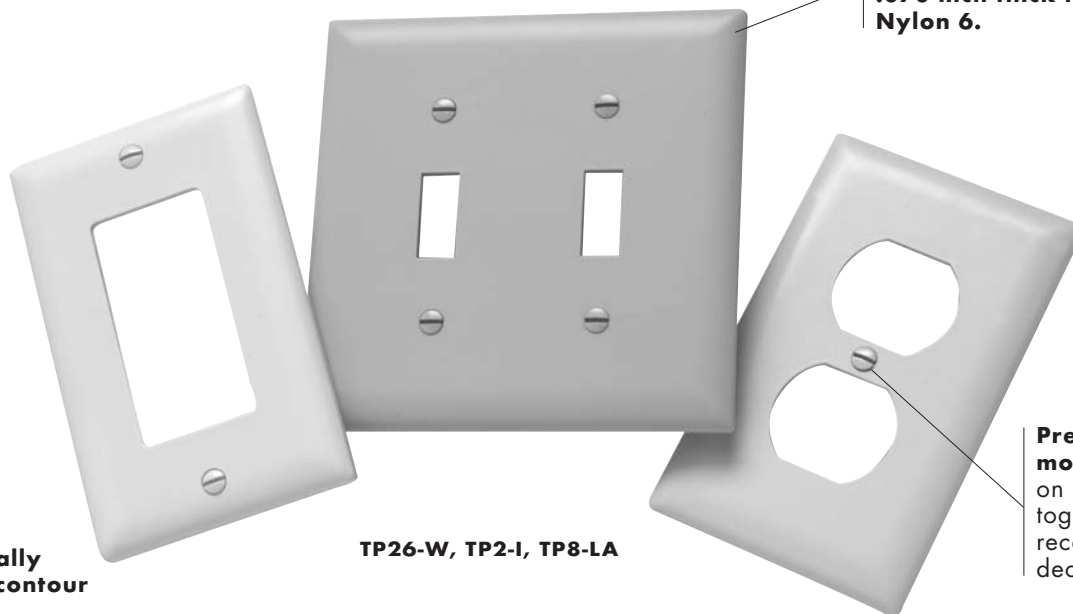

Pass & Seymour

Wall Plates TradeMaster® Thermoplastic Nylon One & Two Gang

TP1, TP2, TP8, TP82, TP26, TP262, TP13, TP23, TP7, TP720

Maximum durability in plastic wall plates.

Self-extinguishing nylon construction makes these TradeMaster® wall plates virtually unbreakable. They will not crack if excessive torque is applied to installation screws. They are 3/16" higher and wider than typical plastic wall plates — not enough to be apparent to the eye, but the extra size cuts costs by reducing dry wall rework.

Features & Benefits

An extra 3/16" width and height than standard size wall plates for more tolerance in covering ragged sheet rock openings.

Molded of rugged, virtually unbreakable self-extinguishing .070 inch thick thermoplastic Nylon 6.

Aesthetically pleasing contour design.

TP26-W, TP2-I, TP8-LA

Pre-installed mounting screws on single gang toggle, duplex receptacle and decorator openings.

Field Uses/Vertical Markets

- Health Care
- Education
- Institutional
- Retail
- Office
- Hospitality/Lodging
- Multiple Dwelling