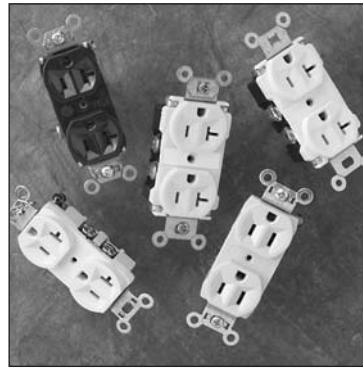

Performance	
Environmental Flammability	Chemical-Resistant UL94 V2

Materials	
Plate Material	.070" Nylon 6
Plate Finish	Matte
Screws	Steel, Heads Painted to Match Plate Color

Warranty

1 Year

Dimensions for
TradeMaster One Gang

Dimensions for
TradeMaster Two Gang

Complementary Devices & Accessories

WALL PLATES

- Stainless Steel
- Brass
- Aluminum
- Dustproof Stainless Steel Covers

WEATHERPROOF BOXES & COVERS

- While-In-Use Covers
- Heavy Cast Aluminum Covers
- Cast Covers
- Boxes

SWITCHES

- Heavy-Duty Toggle
- Heavy-Duty Lighted Toggle
- Heavy-Duty Security
- Heavy-Duty Locking
- Construction Grade Toggle
- Commercial Grade Toggle

STRAIGHT BLADE RECEPTACLES

- Extra Heavy-Duty
- Heavy-Duty
- Construction Grade
- Commercial Grade